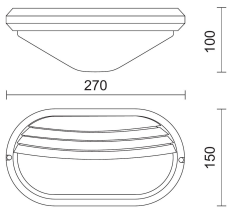

127000 - 270P

Design:	Product Code	Color
	127000	White

General specifications

Product type	Wall-bracket
Mounting type	Wall - surface
Indoor/Outdoor light	Outdoor
Description	Outdoor ceiling luminaires ideal for application in residential areas for outdoor use. IP65.
Applications	Terraces , Residential areas , Cantilever roofing , Arcades

Lighting specifications

i Stated L.O.R. and delivered lumens values are related to standard beam angle versions

Lamp description	HE E27 40W
Watt source (W)	40
Lamp type	HE
Lamp holder	E27
Lamp description	FBT E27 11W
Nominal lumens on thermal regime (lm)	600
Watt source (W)	11
Lamp type	FBT
Lamp holder	E27
Diffuser	Polycarbonate

IP 65 IK 10

Electrical specifications

Driver availability	Separate

Optical specifications

Light distribution	Asymmetric
Emission	Direct
Aiming	Fixed

Weight and dimension

Length (mm)	270
Height (mm)	100
Width (mm)	150
Weight (Kg)	0.5

Power tolerance $\pm 5\%$ - Luminous flux tolerance $\pm 5\%$ - Measurement uncertainty $\pm 10\%$ - Ta: 25°C